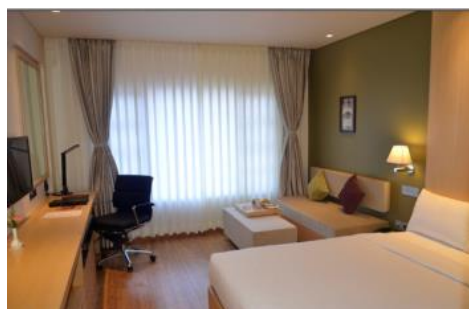

CONTACT

"Japan Desk" of The Chancery

TEL: 80-4118 - 8888

Ask "JAPAN DESK" to operator

NEXTEP

Wide and comfortable room will welcome and treat you well.

Booking Available on HP